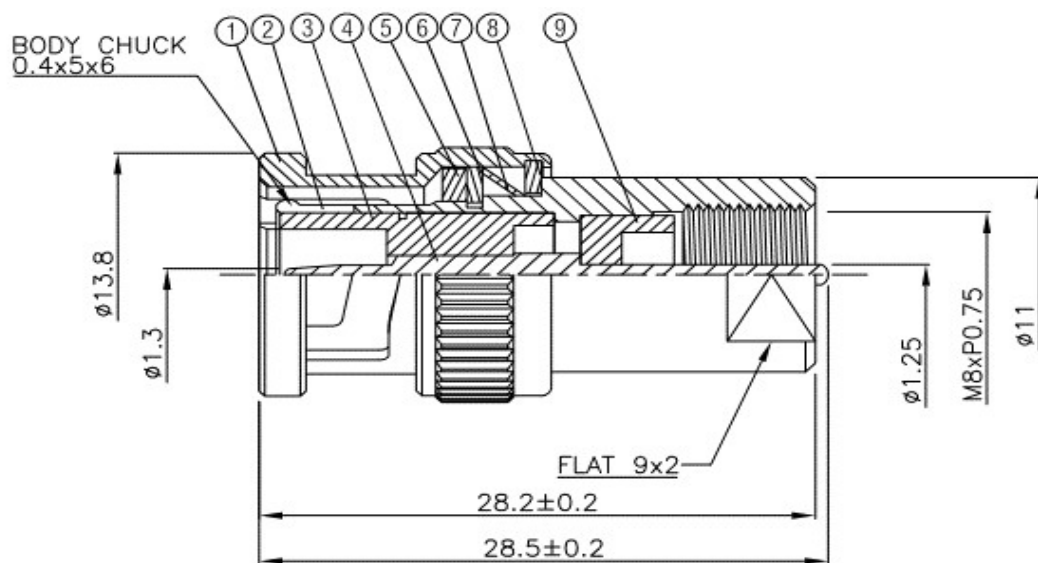

# NI - 103 FME / BNC Stecker

NO	DESCRIPTION	MATERIAL	Q' TY	FINISH
1	BODY 1	BRASS	1	NICKEL
2	BODY 2	BRASS	1	NICKEL
3	INSULATION	DELFIN	1	DELFIN
4	PIN	BRASS	1	GOLD
5	GASKET	SI RUBBER	1	RUBBER
6	WASHER 1	BRASS	1	NICKEL
7	SK-5	BRASS	1	NICKEL
8	WASHER 3	BRASS	1	NICKEL
9	INSULATION	DELFIN	1	DELFIN